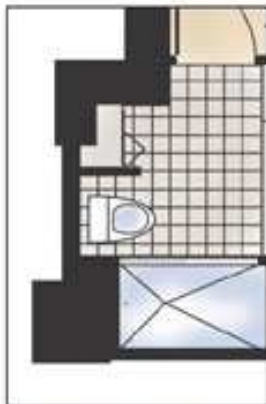

STARDUST

2 BEDROOM / 2 BATH

LIVING AREA	1178	SQ. FT.
BALCONY	73	SQ. FT.
TOTAL	1251	SQ. FT.

RESIDENCE 11 MODIFICATION

RESIDENCE 11 MODIFICATION